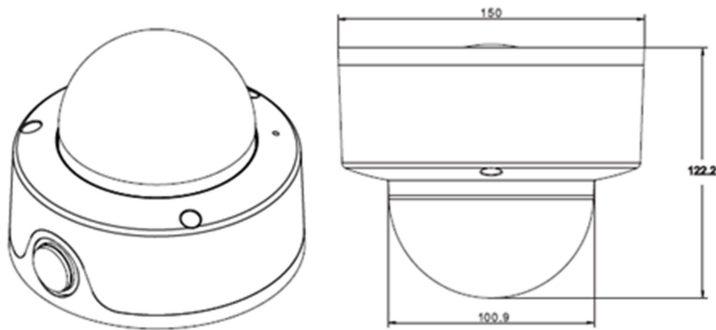

Model: NT-IDS25
Spec: I3/P/A/S/R/2.7-13.5mm

5MP Starlight Motorized VF IR Dome Camera

Features

- Full metal housing
- Up to 2592x1944@20fps
- S+265/H.265/H.264 Codec
- Smart IR, IR Range: 50m
- Operating Conditions -35°C~65°C, 0~95% RH
- PoE, IP66,IK10

General	
Language	English, Simplified Chinese, Traditional Chinese, Spanish, Italian, Korean, Turkish, Russian, Thai, polish, French, Dutch, Hebrew, Farsi, Arabic
Operating Conditions	-35°C ~ 60°C, 0 ~ 95% RHG
Power Supply	DC 12 V ± 25%, POE
Power Consumption	
IR Light	18pcs Array IR LEDs
IR Distance	30m
White Light	N/A
Impact Protection	IP66, IK10
Dimensions	150mm×150mm×122mm
Weight	1KG
Certification	BIS