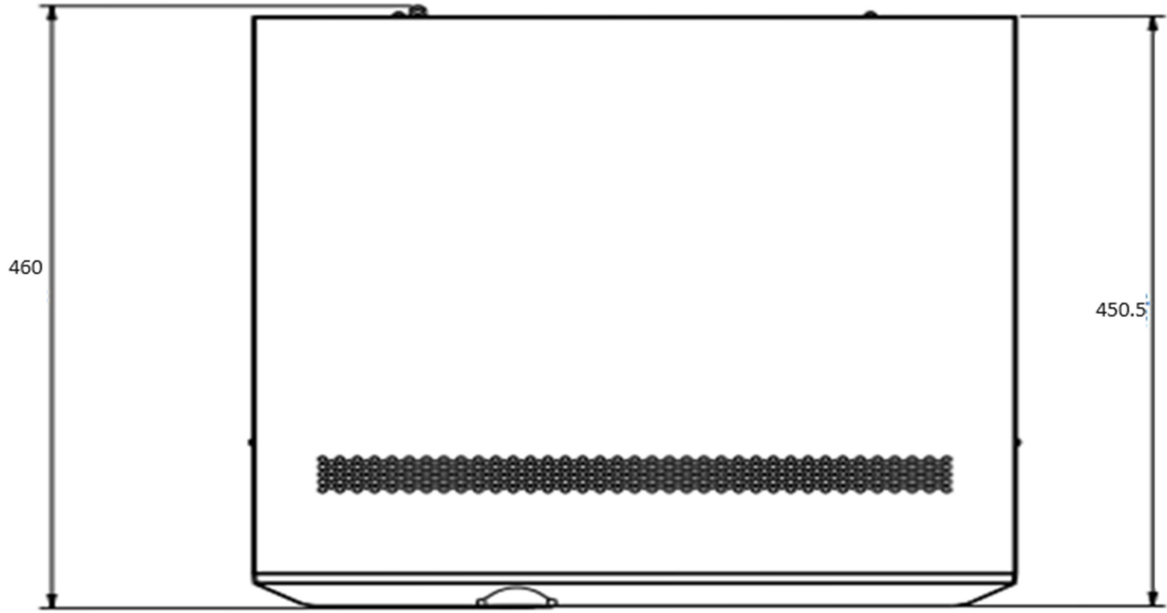

Product specification and design are subject to change without any prior notice.