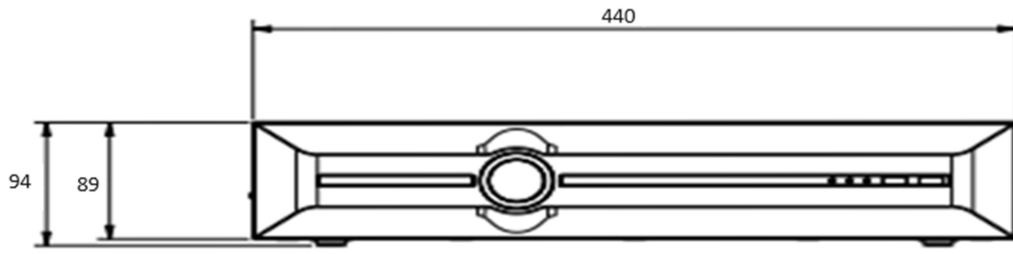

Product specification and design are subject to change without any prior notice.