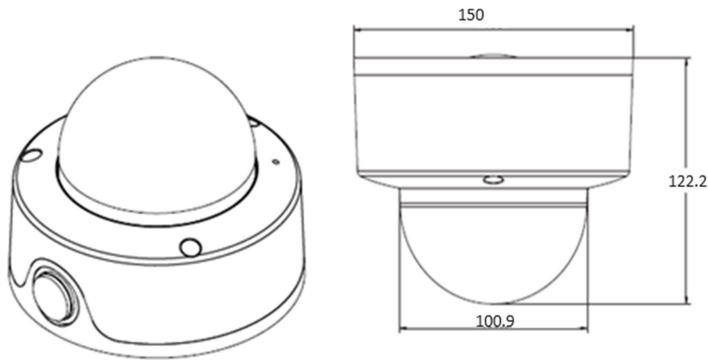

Model: NT-IDS25
Spec: I3/P/A/S/R/2.7-13.5mm

5MP Starlight Motorized VF IR Dome Camera

Features

- Full metal housing
- Up to 2592x1944@20fps
- S+265/H.265/H.264 Codec
- Smart IR, IR Range: 50m
- Operating Conditions -35°C~65°C, 0~95% RH
- PoE, IP66, IK10

Technical Specification	
Camera	
Image Sensor	1/2.8" Progressive Scan CMOS
Signal System	PAL/NTSC
Min. Illumination	Color: 0.002Lux@ (F1.6, ACG ON), B/W: 0Lux with IR
Shutter Time	1s to 1/100,000s
Lens	Motorized 2.7-13.5mm
Lens Mount	Φ14
Iris	Auto (F1.6~F3.3)
Day& Night	IR Cut Filter with Auto Switch
Wide Dynamic Range	120dB True WDR
Digital Noise Reduction	3D DNR Auto
Compression Standard	
Video Compression	S+265/H.265/H.264/MJPEG
Video Bit Rate	32Kbps~16Mbps
Audio Compression	G.711A/G.711U/ADPCM/AAC
Audio Bit Rate	8K~48Kbps
Image	
Max. Image Resolution	2592x1944
Frame Rate	50Hz: 18fps (2592×1944), 20fps (2560×1920), 25fps (2560×1440), 25fps (1920×1080), 25fps (1280×960), 25fps (1280×720)

Alarm Output	1
Video Output	N/A
On-board Storage	Micro SD Card Slot, up to 256GB
Extension	Reset,RS485
General	
Language	15 languages English, Russian, Spanish, Korean, Italian, Turkish, Simple Chinese, Traditional Chinese, Thai, French, Polish, Dutch, Hebraism, Arabic, Vietnamese
Operating Conditions	-35°C ~ 65°C, 0 ~ 95% RHG
IR Light	18pcs Array IR LEDs
Power Supply	DC12V±25%/, PoE (IEEE 802.3af)
IR Distance	50m
White Light	N/A
Impact Protection	IP66,IK10
Dimensions	150mm×150mm×122mm
Weight	1KG
Certification	BIS