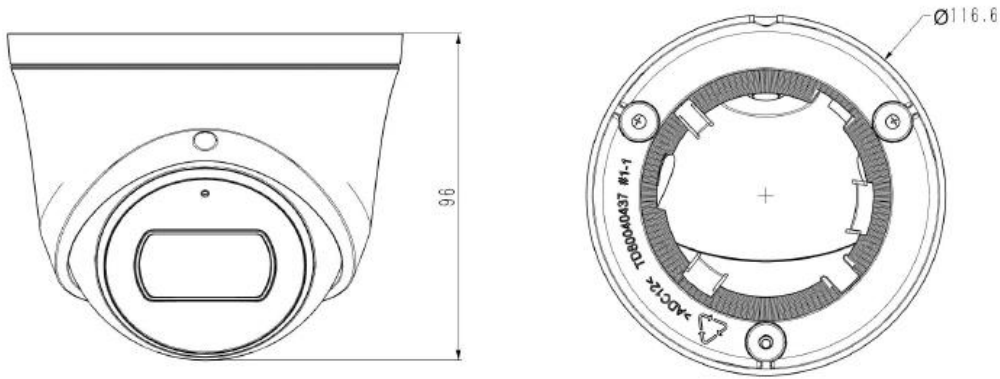

-35 ~ 65 , 0 ~ 95% RH
Power Supply	DC 12V±25%, PoE (802.3af)
Power Consumption	MAX: 6W (12V) MAX: 7W (PoE)
Protection	IP67, Lightning protection, surge protection and voltage transient protection meets
Dimensions	116.6 83.7mm (4.59 3.30inch)
Weight	Metal+Plastic: 0.34Kg (0.75lb) Metal: 0.47Kg (1.04lb)

DIMENSIONS

Note: Product specification and design are subject to change without any prior notice.