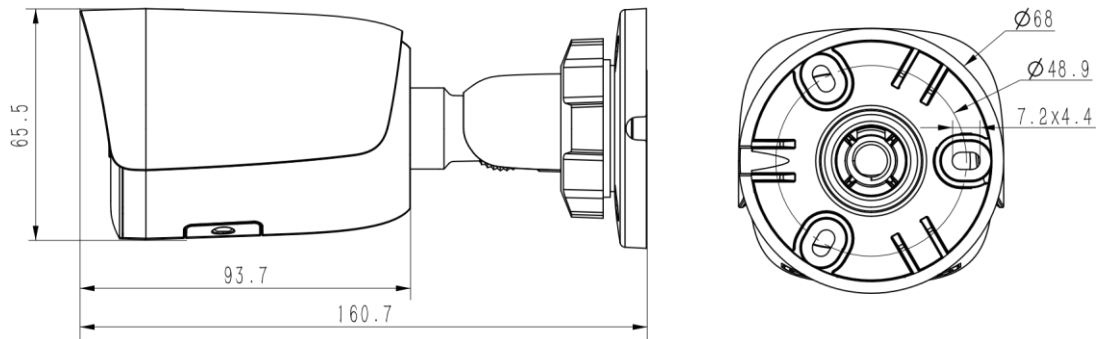

Model: NT-IBS15-PRO

Spec: I5/P/4mm

5MP Fixed Starlight IR Bullet Camera

Features

- Up to 2592x1944@20fps
- S+265/H.265/H.264
- Min. illumination Color: 0.002Lux@F1.6
- 120dB WDR
- Smart IR, IR Range: 50m
- Support tripwire and perimeter
- Built-in Mic, SD Card Slot, Reset Button
- Operating Conditions -35°~65°, 0~95% RH
- POE, IP67

Camera	
Image Sensor	1/2.8" CMOS
Signal System	PAL/NTSC
Min. Illumination	Color: 0.002Lux@ (F1.6, ACG ON), B/W: 0Lux with IR
Shutter Time	1s to 1/100,000s
Day & Night	Dual IR Cut Filter with Auto Switch
Wide Dynamic Range	120dB
Angle Adjustment	Bracket, pan 0~360°, tilt 0~75°, rotate 0~360°
Lens	
Lens Type	Fixed
Focus	4mm
Lens Mount	M12
Aperture	F1.6, Fixed
FOV	Horizontal field of view: 81° (4mm)
Illuminator	
IR LEDs	2
IR Range	Up to 50m
Wavelength	850nm
Compression Standard	

Power Supply	DC 12V±25%, PoE (802.3af)
Power Consumption	MAX: 6W (12V) MAX: 7W (PoE)
Protection	IP67, Lightning protection, surge protection and voltage transient protection meets
Dimensions	160.8×68×74.5mm (6.33 2.68×2.93inch)
Weight	Metal+Plastic: 0.3Kg (0.66lb) Metal: 0.48Kg (1.06lb)