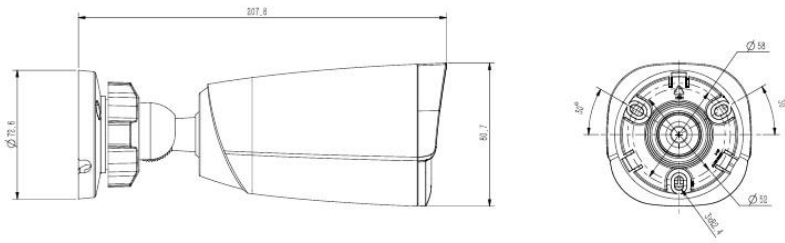

Model: NT-IBM14

Spec: I5/P/4mm/M

4MP Fixed Starlight IR Bullet Camera

Features

- Up to 2560x1440@25/30fps
- S+265/H.265/H.264
- Min. illumination Color: 0.002Lux@F1.6
- 120 dB WDR
- Smart IR, IR Range: 50m
- Support tripwire and perimeter
- Built-in Mic
- Operating Conditions -30°~60°C, 0~95% RH
- POE, IP67

Camera	
Image Sensor	1/2.7" CMOS
Signal System	PAL/NTSC
Min. Illumination	Color: 0.002Lux@ (F1.6, ACG ON), B/W: 0Lux with IR
Shutter Time	1s to 1/100,000s
Day & Night	Dual IR Cut Filter with Auto Switch
Wide Dynamic Range	120dB
Angle Adjustment	Bracket, pan 0~360°, tilt 0~75°, rotate 0~360°
Lens	
Lens Type	Fixed
Focus	4mm
Lens Mount	M12
Aperture	F1.6, Fixed
FOV	Horizontal field of view 88.2°(4mm) ; Vertical field of view: 46.4°(4mm)
Illuminator	
IR LEDs	2
IR Range	Up to 50m
Wavelength	850nm
White LEDs/Warm lights	N/A

Power Supply	DC 12V±25%, PoE (802.3af)
Power Consumption	MAX: 6W (12V) MAX: 8W (PoE)
Protection	IP67, Lightning protection, surge protection and voltage transient protection meets
Dimensions	208×81×81mm (8.19×3.19×3.19inch)
Weight	Metal + Plastic: 0.35Kg (0.77lb)

DIMENSIONS (Unit: mm)

Note: Product specification and design are subject to change without any prior notice.